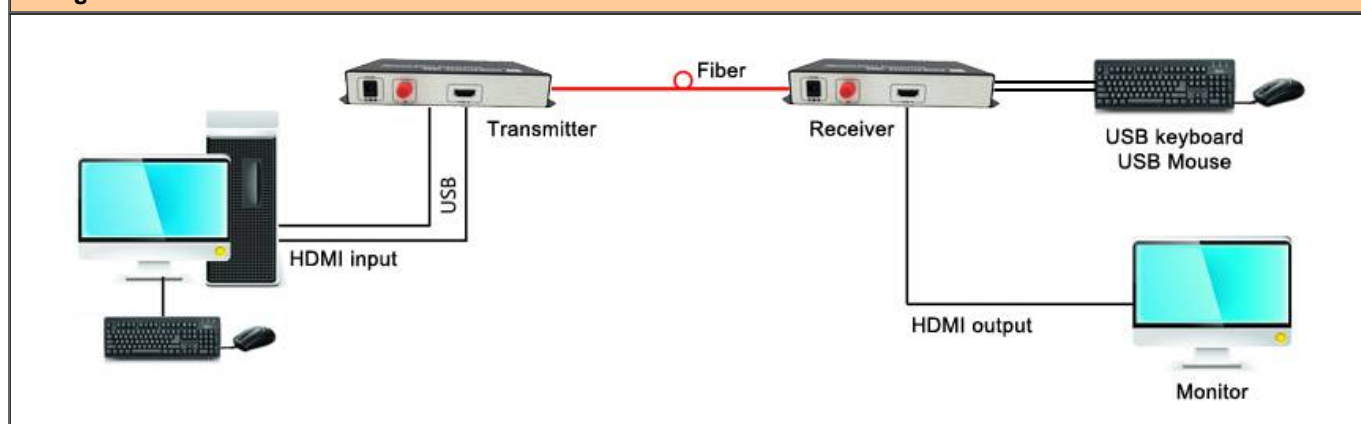

Diagram:

* Design and specifications are subject to change without notice.