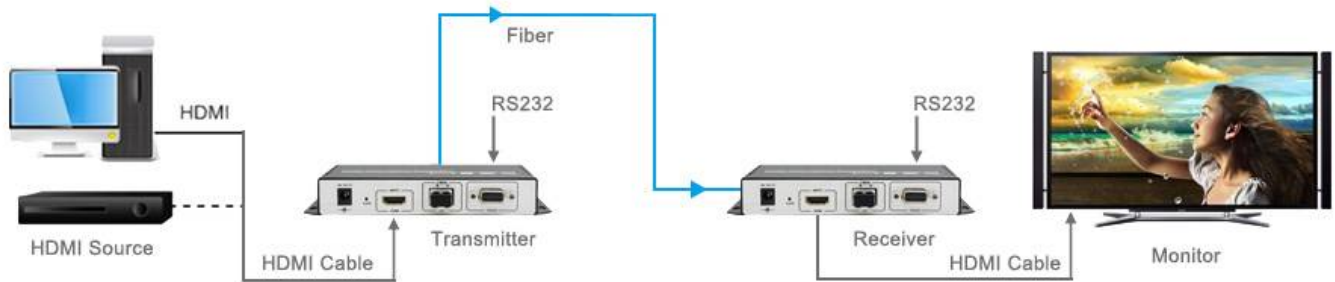

HDMI-4K to Fiber Converter

HDMI-4k is a HDMI optical transceiver which support 4k resolution high-definition HDMI optical transceiver, through the patent the HDMI signal conversion chip, converted into 10g difference signal, through the optical module and optical fiber to send and receive, realize the HDMI hd multimedia signal remote transmission, through different transmission distance of light module, implementation can reach 60 km long distance transmission, as far as this product is a no loss, no delay transmission, the requirements of the applicable to Gao Qingyuan distance transmission. Support HDMI 1.4 hd and 3 d video signal transmission, can pass the EDID, support HDCP, resolution of up to 720 p / 60 hz, respectively, 1080 i / 60 hz, 30 hz, 1080 p / 1080 p / 60 hz, 1080 p / 120 hz, support 7.1 -channel PCM surround sound and audio compression, compatible with DVI signal transmission, support hot plug HDMI interface, low energy consumption, long distance, plug and play, the compatibility is strong, can achieve a more accurate display.

Features:

1) Full digital, unpack, non-delayed	4) Support HDMI 1.4 and 3d, Support HDCP.
2) Transfer rate up to 10 GBPS	5) Can be back propagation EDID (Dual LC)
3) The highest resolution: 3840 x 2160 @ 30 hz	6) Support 7.1 -channel PCM surround sound and audio